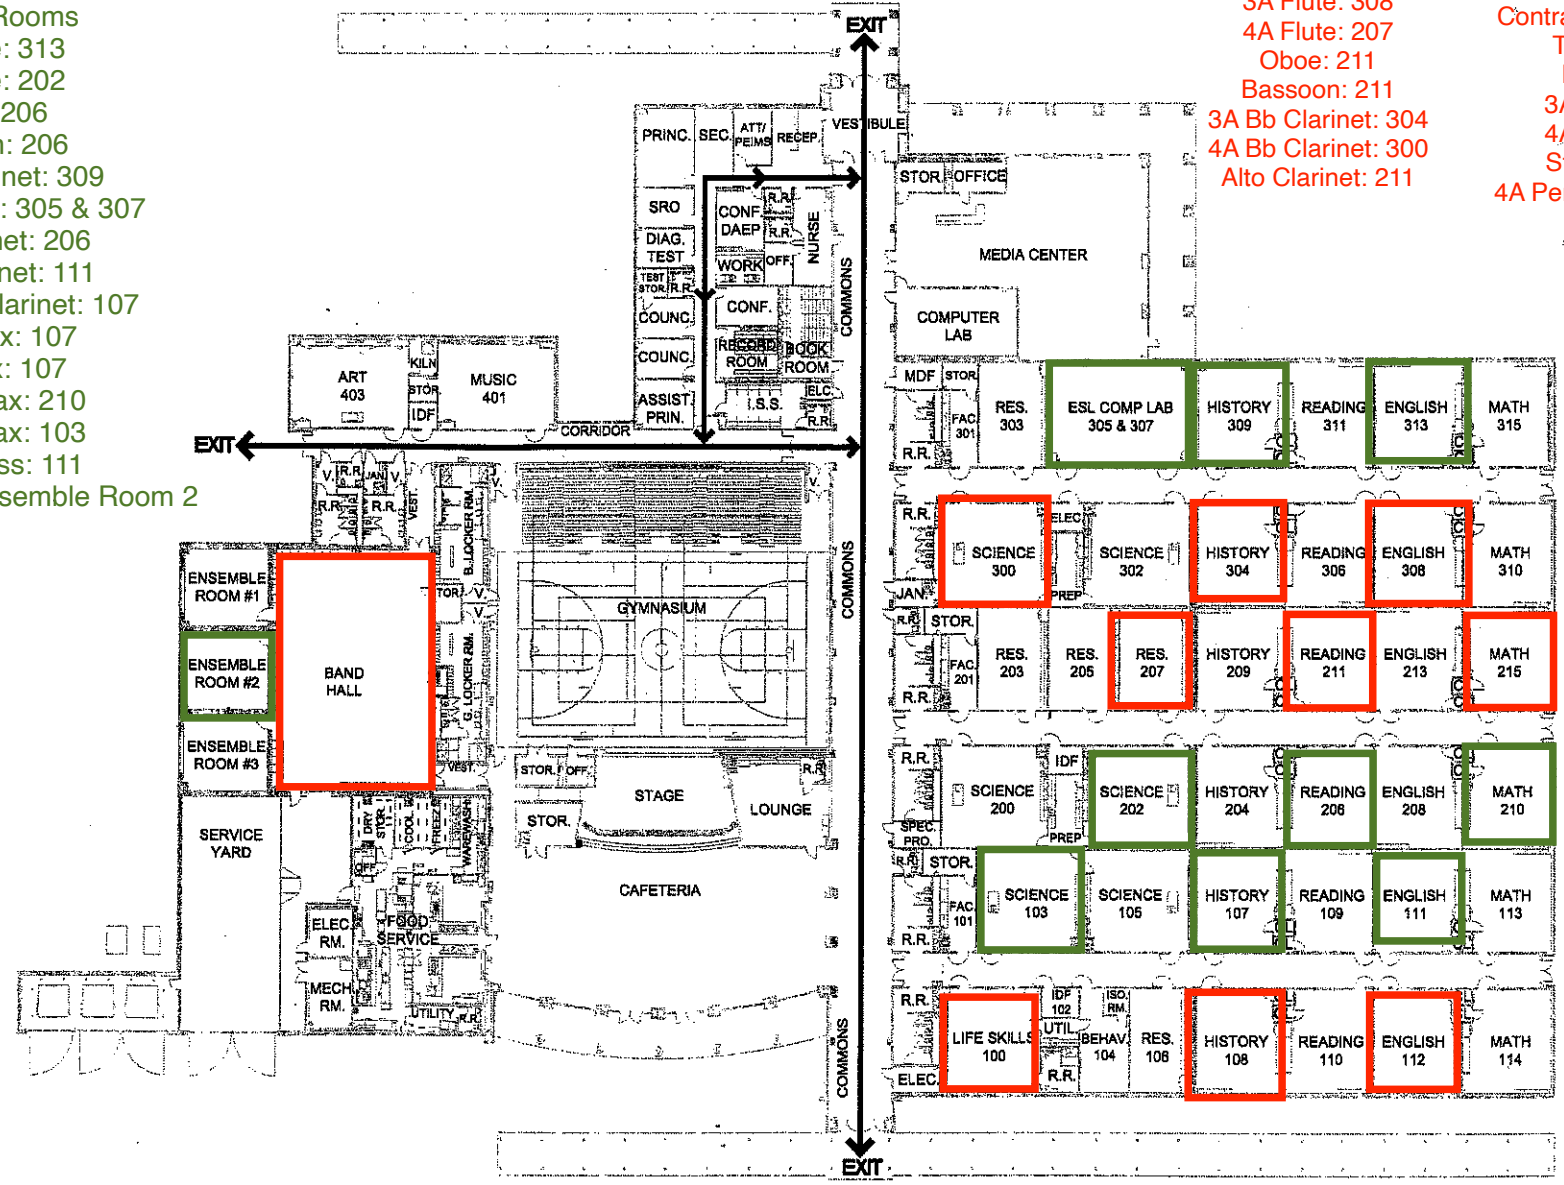

Holding Rooms

- 3A Flute: 313
- 4A Flute: 202
- Oboe: 206
- Bassoon: 206
- 3A Bb Clarinet: 309
- 4A Bb Clarinet: 305 & 307
- Alto Clarinet: 206
- Bass Clarinet: 111
- Contrabass Clarinet: 107
- Tenor Sax: 107
- Bari Sax: 107
- 3A Alto Sax: 210
- 4A Alto Sax: 103
- String Bass: 111
- 4A Percussion: Ensemble Room 2

Audition Rooms

- 3A Flute: 308
- 4A Flute: 207
- Oboe: 211
- Bassoon: 211
- 3A Bb Clarinet: 304
- 4A Bb Clarinet: 300
- Alto Clarinet: 211

- Bass Clarinet: 112
- Contrabass Clarinet: 108
- Tenor Sax: 108
- Bari Sax: 108
- 3A Alto Sax: 215
- 4A Alto Sax: 100
- String Bass: 112
- 4A Percussion: Band Hall

ROBINSON ISD

ROBINSON INTERMEDIATE - EVACUATION MAP